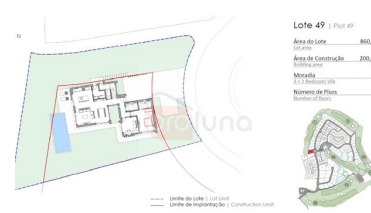

Silves - Land

plantação | Site Plan

ês do Chão | Ground floor

ISO | 1st floor

245

Area (m²)

860

Land Area (m²)

350 000 €

(EUR €)

Plot for construction of 3 bedroom villa in Golf Resort.

Plot for construction of villa in a Resort with golf course in Silves.

The land has 860m² with permission to build housing up to 245 m².

Take this opportunity to build your dream home overlooking the golf course!

The Resort' consists of 1 golf course, club house with restaurant and bar and communal pool for the exclusive use of the owners.

- Proximity: Mountain, Golf course, Open field
- Views: Golf views, Garden view
- Main drainage
- Quiet Location
- Mains water

Carlos Junior

939602847 ²

c.junior@proluna.com

T +351 281957149 ¹ · E info@proluna.com